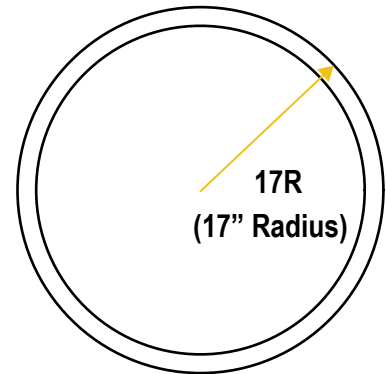

ORBIT SLOT - S3 RING PATTERNS

Standard Diameter Options

DATA TABLE

Optic Module LED Engine	Optimized	CRI	90+
		Lumen Maintenance	82,000 Hours
Warranty	10 years		
Dimensions	Profile size: 2.795" W X 3.937" H - Overall Patterns: 34", 66", and 96"		
Weight	Orbit 34" Pattern: 23.8 lbs. / Orbit 66" Pattern: 46.2 lbs. / Orbit 96" Pattern: 67.9 lbs.		
IP Rating	IP20 (dry indoor application only)		
Compatible ceiling	Suitable for drywall ceilings, metal pan, concrete, timber & T-Bar Grid ceilings		
Mounting	Single drop & Y-Type Cables, Rigid Stem, Surface/Ceiling Mount		