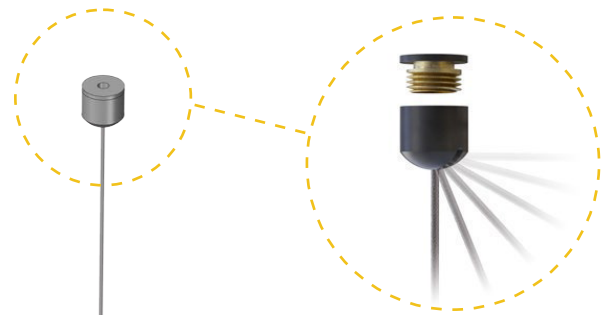

ORBIT SLOT - S3 RING PATTERNS

Standard Diameter Options

DATA TABLE

Optic Module LED Engine	Optimized	CRI	90+
		Lumen Maintenance	82,000 Hours
Warranty	10 years		
Dimensions	Profile size: 2.795" W X 3.937" H - Overall Patterns: 34", 66", and 96"		
Weight	Orbit 34" Pattern: 23.8 lbs. / Orbit 66" Pattern: 46.2 lbs. / Orbit 96" Pattern: 67.9 lbs.		
IP Rating	IP20 (dry indoor application only)		
Compatible ceiling	Suitable for drywall ceilings, metal pan, concrete, timber & T-Bar Grid ceilings		
Mounting	Single drop & Y-Type Cables, Rigid Stem, Surface/Ceiling Mount		

34" Diameter

66" Diameter

96" Diameter

ORBIT SLOT - S3 RING PATTERNS

Fully Adjustable Cable/Rollerball Suspension

A smart suspension system that can be mounted on any ceiling surface, whether flat or sloped.

Custom rollerball cable barrel allows fixture to hang plumb, even on sloped surfaces.

Adjustable cable barrel allows for suspension adjustment up or down.