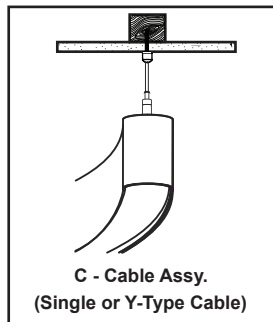

Mounting

*Link to Cable Install. Instructions