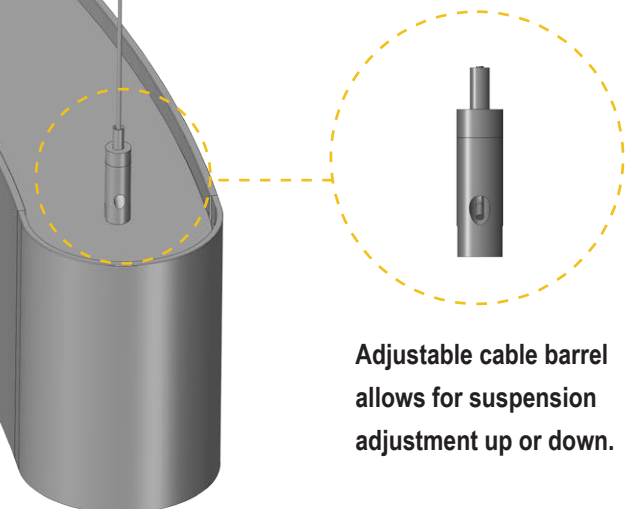

34" Diameter

66" Diameter

96" Diameter

ORBIT SLOT - S3 RING PATTERNS

Fully Adjustable Cable/Rollerball Suspension

A smart suspension system that can be mounted on any ceiling surface, whether flat or sloped.

Custom rollerball cable barrel allows fixture to hang plumb, even on sloped surfaces.

Adjustable cable barrel allows for suspension adjustment up or down.