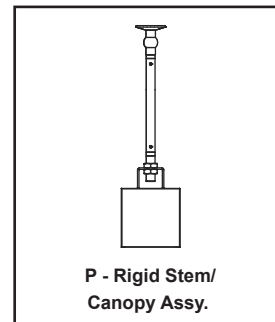

*Link to Stem/Canopy Install. Instructions