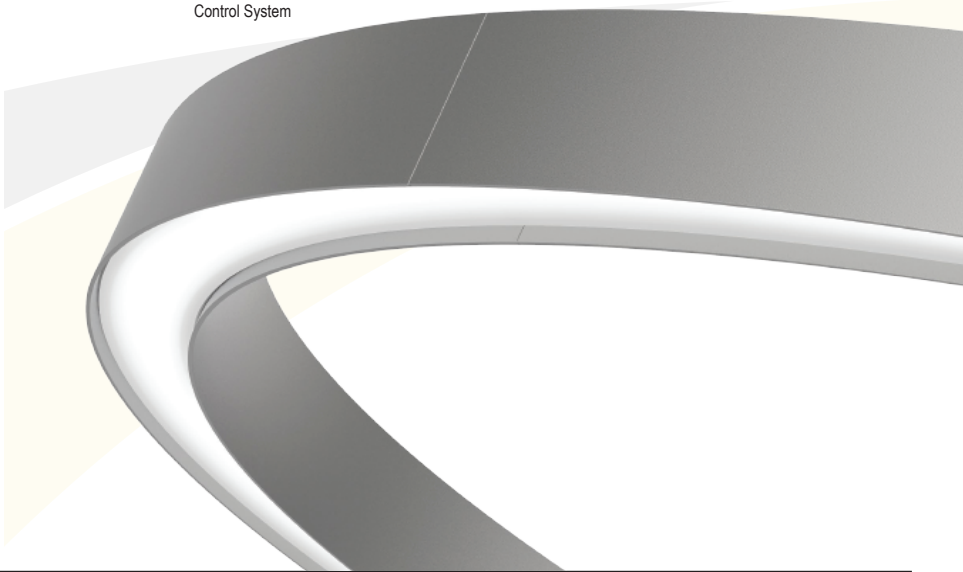

ORDERING GUIDE

-
 -
 -
 -
 -

Series	Outputs	Color Temp. (CCT)	Color Render	Round Patterns	Mounting
LOS3-D LASSO ORBIT SLOT - S3 (DIRECT)	HO High Output 875 Lms/Ft MO Medium Output 475 Lms/Ft CO ___ **Custom Output	Standard: K30 3000 Kelvin K35 3500 Kelvin K40 4000 Kelvin K50 5000 Kelvin Optional: TW 2700K thru 6500K (Tunable White) RGBW Red/Green/Blue/White (Color Changing)	90 90 CRI	34 34" Diameter 66 66" Diameter 96 96" Diameter	C Cable Assy - Single Cable CY Cable Assy - Y-Type Split Cable P Rigid Stem/Canopy Assy J Ceiling/Flush Mount

-
 -
 -
 -

Lenses / Diffusers	Housing Color	Voltage	Drivers - Dimming	Drivers - Tunable White / RGBW
FAL Frosted Acrylic Lens PL Polycarbonate Lens	F01M Textured Matte White (Standard) F11M Textured Matte Black (Standard) FCC Custom Color - RAL Color # ___	UNV Universal Voltage (120V - 277V)	DIM10 Dimming 100% to 10% DIM5 Dimming 100% to 5% DIM1 Dimming 100% to 1% DIM0 Dimming 100% to 0%	TW DALI protocol driver - Tunable White Color Tuning RGBW DMX protocol driver - RGBW Red/Green/Blue/White Color Tuning

-
 -

Sensor Options	Emergency Options	Control Options
OCC Occupancy/Motion Sensor DS Daylight/Photocell Sensor	EBPH Emergency Battery Pack	0-10V 0-10V protocol DALI DALI protocol (TW) DMX DMX protocol (RGBW) CASAMBI Casambi Protocol Wireless Control System

Notes:

1. All fixtures are factory pre-wired for a single circuit.
2. 90+ CRI standard power supply (driver) is UL recognized, and is available with 0-10V dimming capability as well as 120 thru 277 universal voltage.
3. Tunable White power supply (driver) is UL recognized, and is compatible with DALI control protocols.
4. RGBW power supply (driver) is UL recognized, and is compatible with DMX control protocols.
5. LASSO ORBIT SLOT - S3 ring fixture patterns are IP20 rated - for indoor use only.