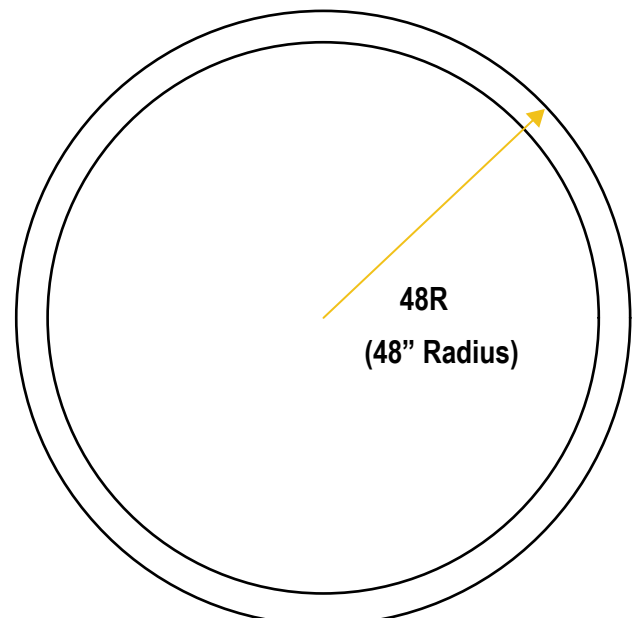

ORBIT SLOT - S3 RING PATTERNS

Standard Diameter Options

DATA TABLE

Optic Module LED Engine	Optimized	CRI	90+
		Lumen Maintenance	82,000 Hours
Warranty	10 years		
Dimensions	Profile size: 2.795" W X 3.937" H - Overall Patterns: 34", 66", and 96"		
Weight	Orbit 34" Pattern: 23.8 lbs. / Orbit 66" Pattern: 46.2 lbs. / Orbit 96" Pattern: 67.9 lbs.		
IP Rating	IP20 (dry indoor application only)		
Compatible ceiling	Suitable for drywall ceilings, metal pan, concrete, timber & T-Bar Grid ceilings		
Mounting	Single drop & Y-Type Cables, Rigid Stem, Surface/Ceiling Mount		

34" Diameter

66" Diameter

96" Diameter

ORBIT SLOT - S3 RING PATTERNS

Fully Adjustable Cable/Rollerball Suspension

A smart suspension system that can be mounted on any ceiling surface, whether flat or sloped.