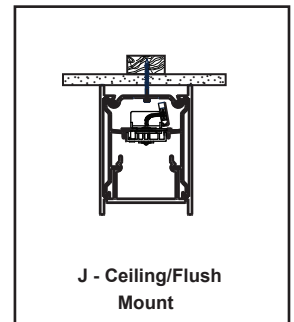

*Link to Ceiling/Flush Mt. Install. Instructions