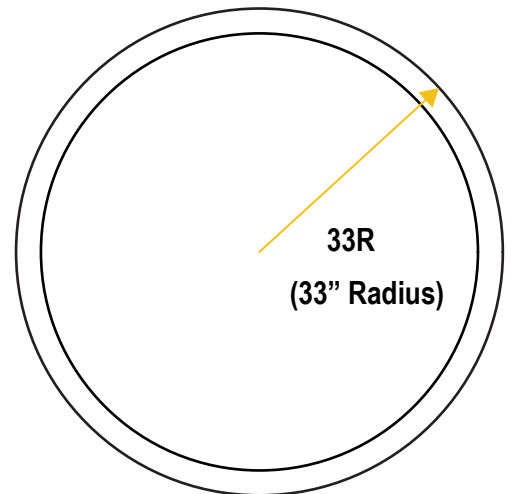

ORBIT SLOT - S3 RING PATTERNS

Standard Diameter Options

DATA TABLE

Optic Module LED Engine	Optimized	CRI	90+
		Lumen Maintenance	82,000 Hours
Warranty	10 years		
Dimensions	Profile size: 2.795" W X 3.937" H - Overall Patterns: 34", 66", and 96"		
Weight	Orbit 34" Pattern: 23.8 lbs. / Orbit 66" Pattern: 46.2 lbs. / Orbit 96" Pattern: 67.9 lbs.		
IP Rating	IP20 (dry indoor application only)		
Compatible ceiling	Suitable for drywall ceilings, metal pan, concrete, timber & T-Bar Grid ceilings		
Mounting	Single drop & Y-Type Cables, Rigid Stem, Surface/Ceiling Mount		

34" Diameter

66" Diameter

96" Diameter

ORBIT SLOT - S3 RING PATTERNS

Fully Adjustable Cable/Rollerball Suspension

A smart suspension system that can be mounted on any ceiling surface, whether flat or sloped.